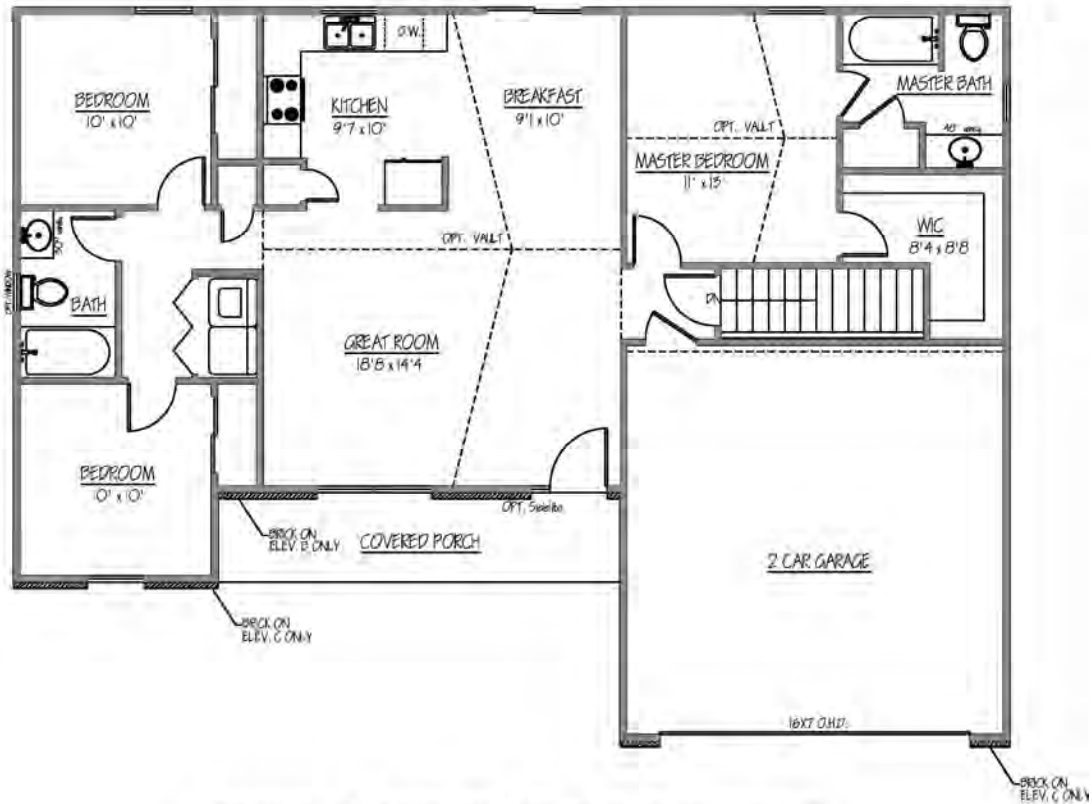

The Silverton - 1214 sq. ft.

OPT. LUXURY MASTER BATHROOM

FIRST FLOOR PLAN W/ BASEMENT

"The Right Choice in Home Building"