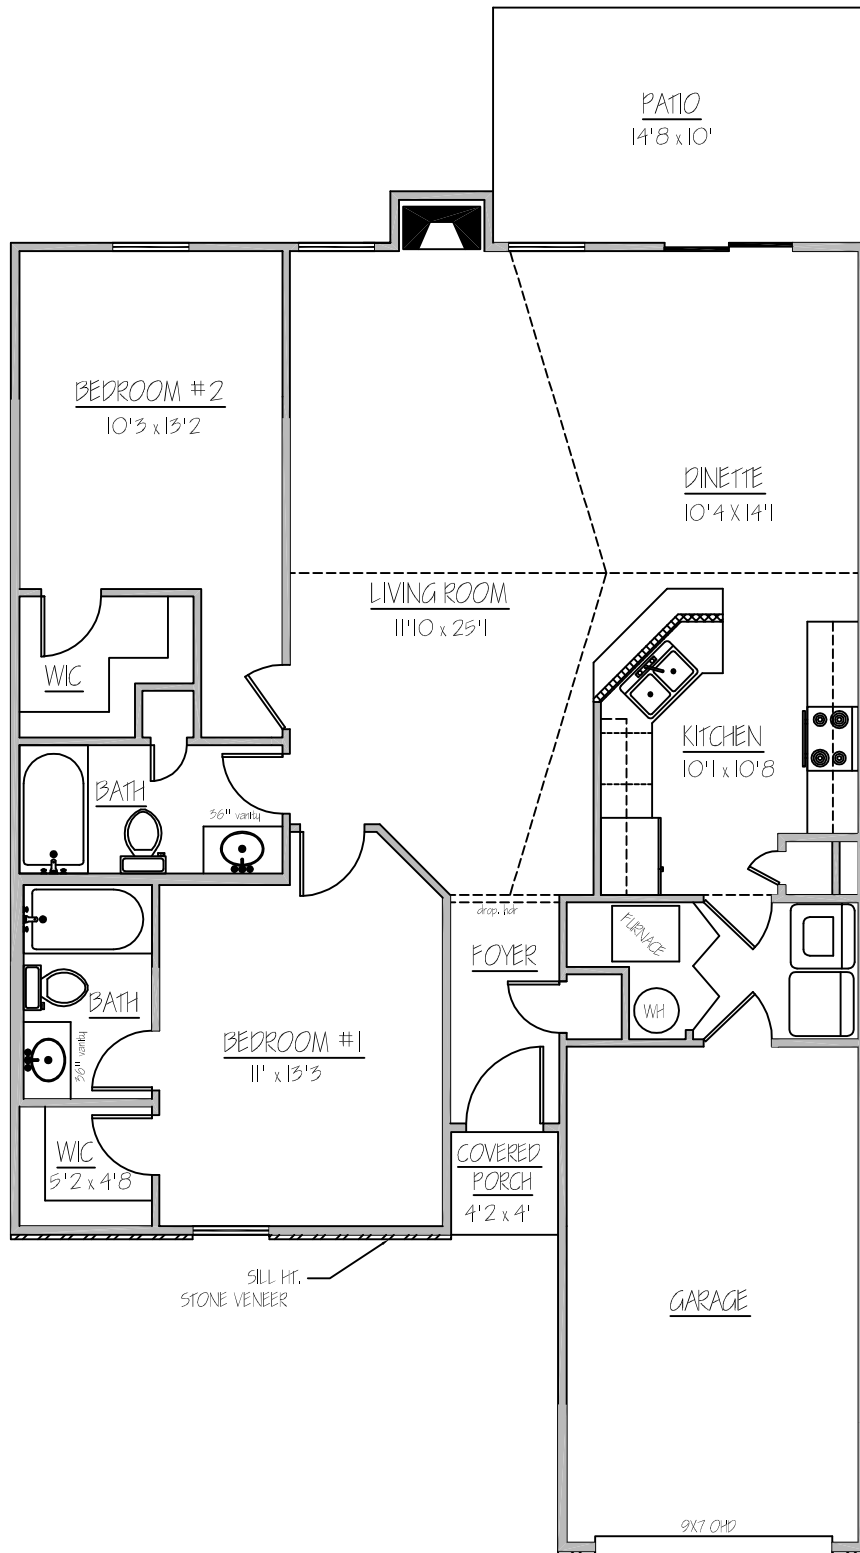

The Clifton (Luxury) – 1197 sq. ft.

FLOOR PLAN ON SLAB
LUXURY