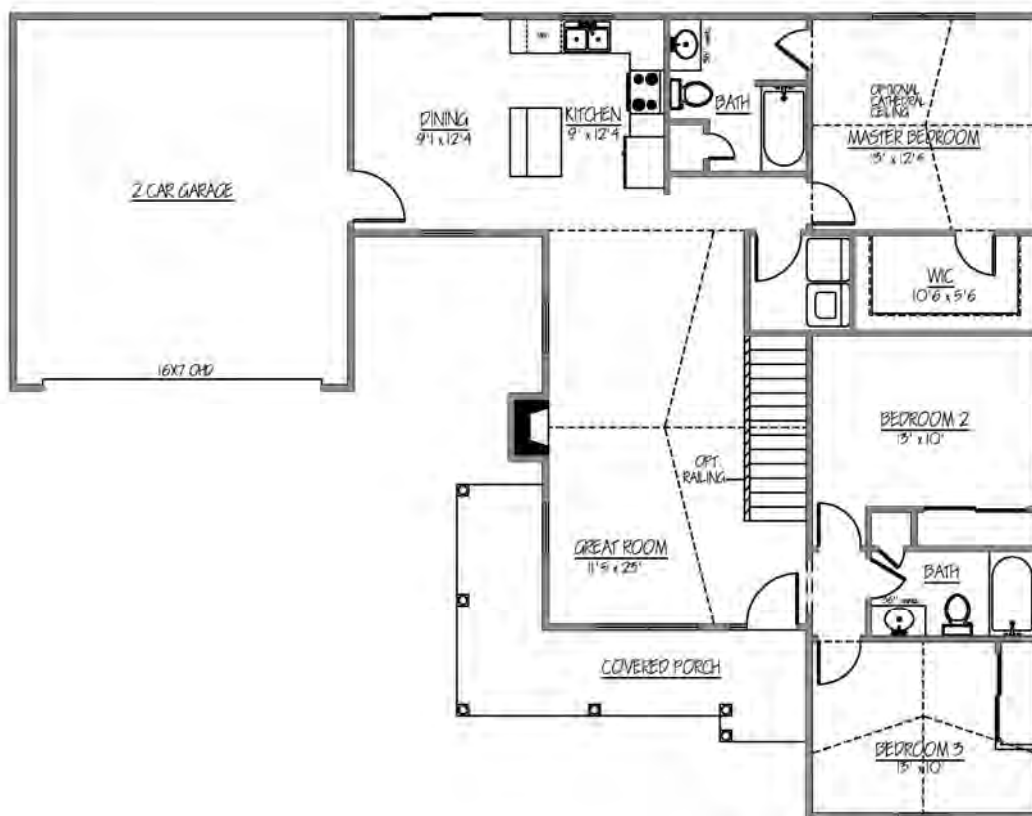

# The Hickory - 1342 sq. ft.

**OPT. LUXURY MASTER BATHROOM**

**OPT. MASTER BEDROOM BAY**

**FIRST FLOOR PLAN W/ BASEMENT**

*"The Right Choice in Home Building"*