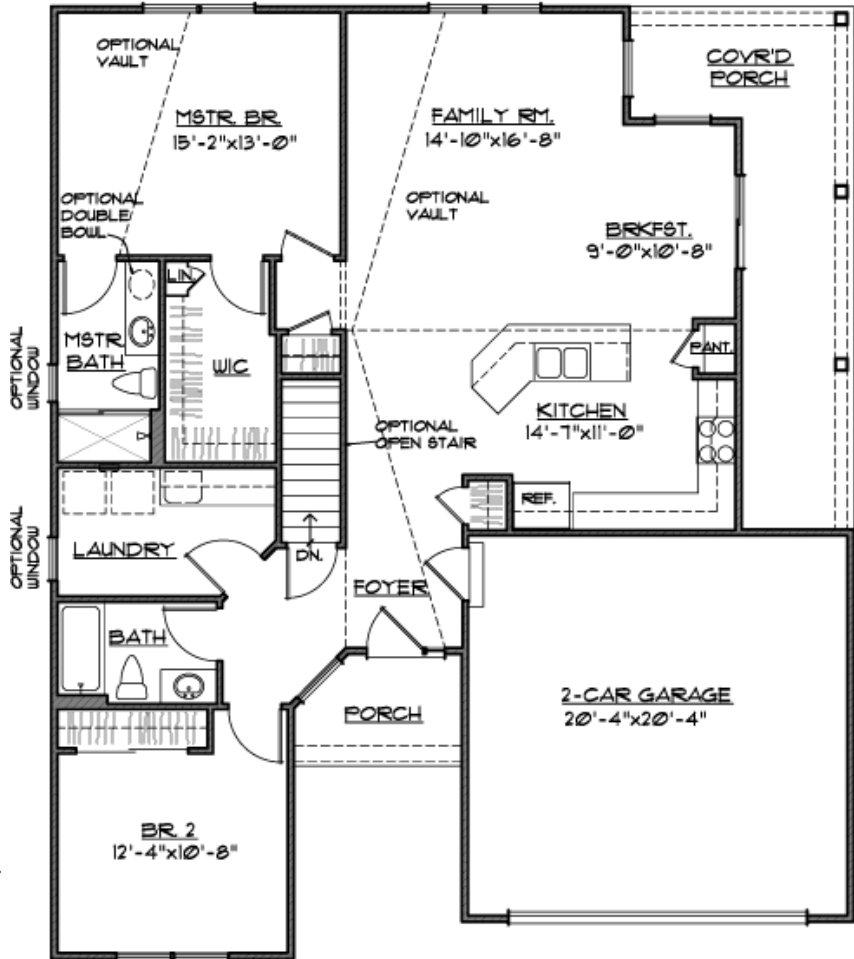

# THE CHESTNUT - 1370 sq. ft.

OPT. LUXURY MSTR. BATH

OPT. SUNROOM

FIRST FLOOR PLAN W/ BASEMENT  
2 BEDROOM

*"The Right Choice in Home Building"*