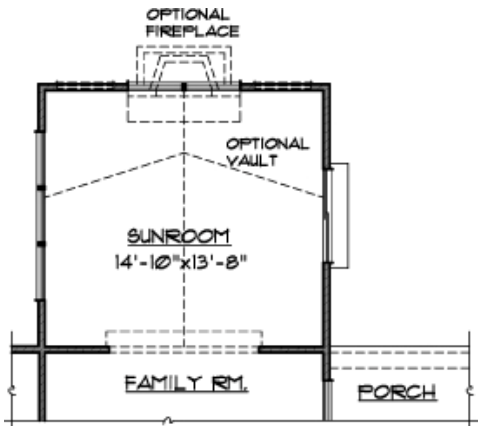

# THE CHESTNUT - 1370 sq. ft.

OPT. LUXURY MSTR. BATH

OPT. SUNROOM

FIRST FLOOR PLAN W/ BASEMENT  
2 BEDROOM

*"The Right Choice in Home Building"*