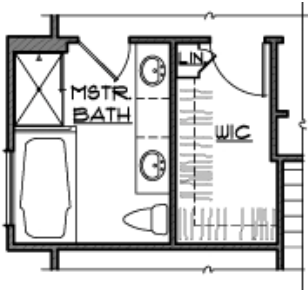

# THE CHESTNUT - 1370 sq. ft.

OPT. LUXURY MSTR. BATH

OPT. SUNROOM

FIRST FLOOR PLAN W/ BASEMENT  
2 BEDROOM

*"The Right Choice in Home Building"*